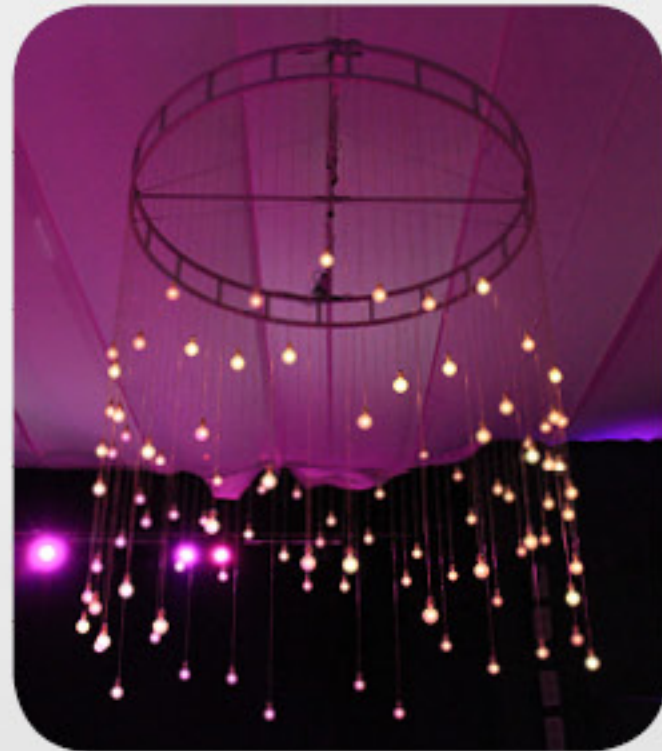

S 092

L 093

SUN LAMP SMALL

SUN LAMP LARGE

S 094

L 095

SQUARE CHANDELIER

Dimensions: 3x3x1,5m

096

BULB CHANDELIER

Dimensions: ø 4x3m.

097

DRAPED CHANDELIER

Dimensions: ø 5x1.5m.

098

CRISTAL CHANDELIER

Dimensions: ø 0.6x3m.

099

CRISTAL COLUMN

Dimensions: ø 40 cm.
H 240cm.

100

PARTY BULBS

101

PLASMA & LCD DISPLAYS