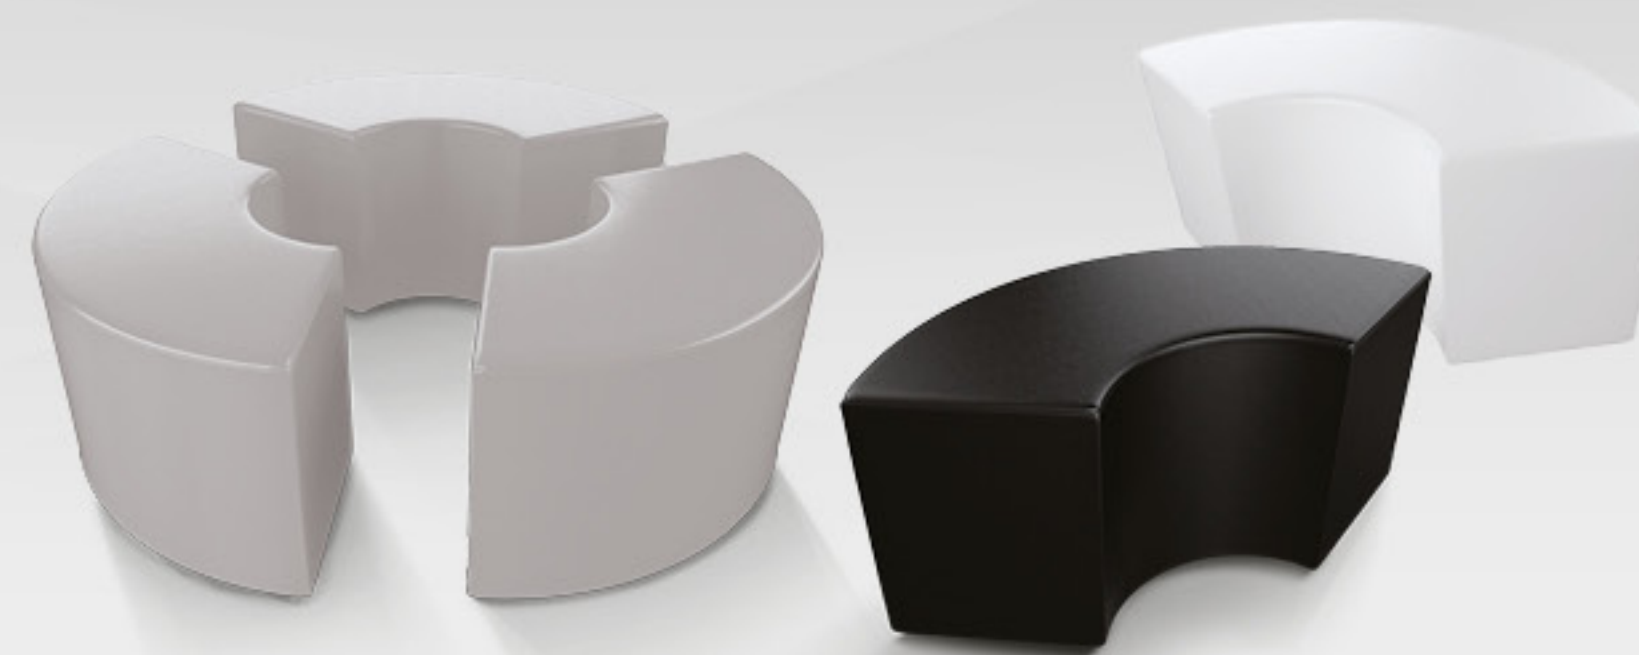

Main colors: black and white, gold, red
Dimensions: W 100 x D 50 x H 45 cm.

BIG LONG STOOL 025

Main colors: black and white, gold
silver, red
Dimensions: W 150 x D 50 x H 45 cm.

BASIC CIRCULAR FURNITURE

SMALL CIRCULAR STOOL 026

Main colors: black, white, gold, silver, red, pink.
Dimensions: Ø50 x H 45 cm.

SEMI-CIRCLE STOOL 027

Main colors: black, white, red.
Dimensions: Ø100 x D 50 x H 45 cm.

BIG CIRCULAR STOOL 028

Main colors: white, red, black and gold.
Dimensions: Ø100 x H 45 cm.

CIRCULAR DONUT STOOL - 3 PARTS

Main colors: white, black, red, gold.
Dimensions: W 130 x D 62 x H 45 cm.

029

SEMI-CIRCLE DONUT STOOL 030

Main colors: black, white.
Dimensions: Ø150 x D 75 x H 45 cm.

030

COCKTAIL U-SHAPE TABLE
Dimensions: D 65 x H 120 cm.

031

COVER
Color: purple, grey
cover elastane

COCKTAIL TABLE WITHOUT
COVER BURGESS
Dimensions: D 70 x H 110 cm.

033

LED
ILLUMINATED COCKTAIL
TABLE
Dimensions: D 70 x H 110 cm.

034

LED
COCKTAIL TABLE SQUARE COVER
Dimensions: D 70 x H 110 cm.