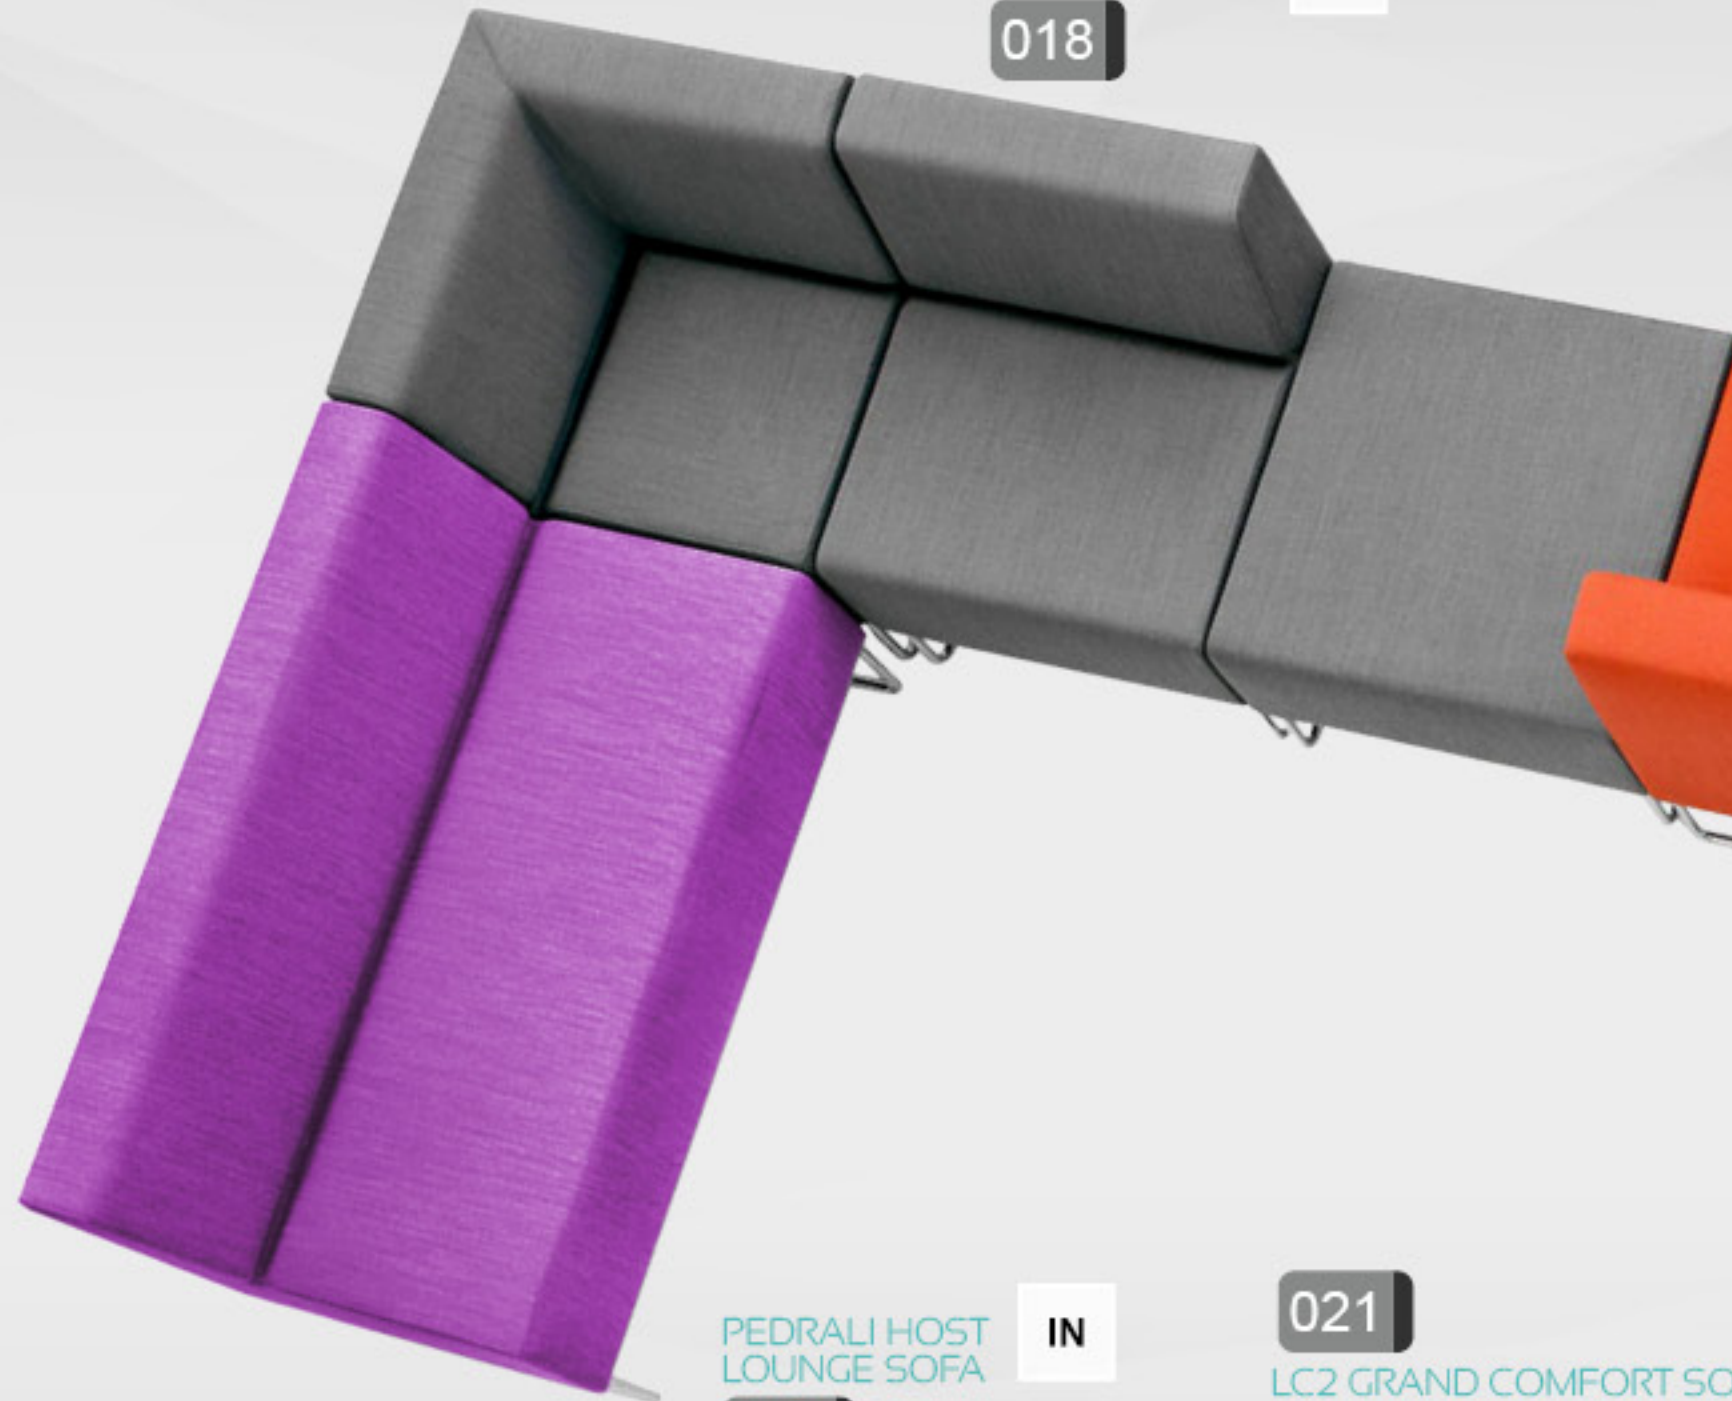

IN 019 PEDRALI HOST LOUNGE SOFA

IN 021 LC2 GRAND COMFORT SOFA