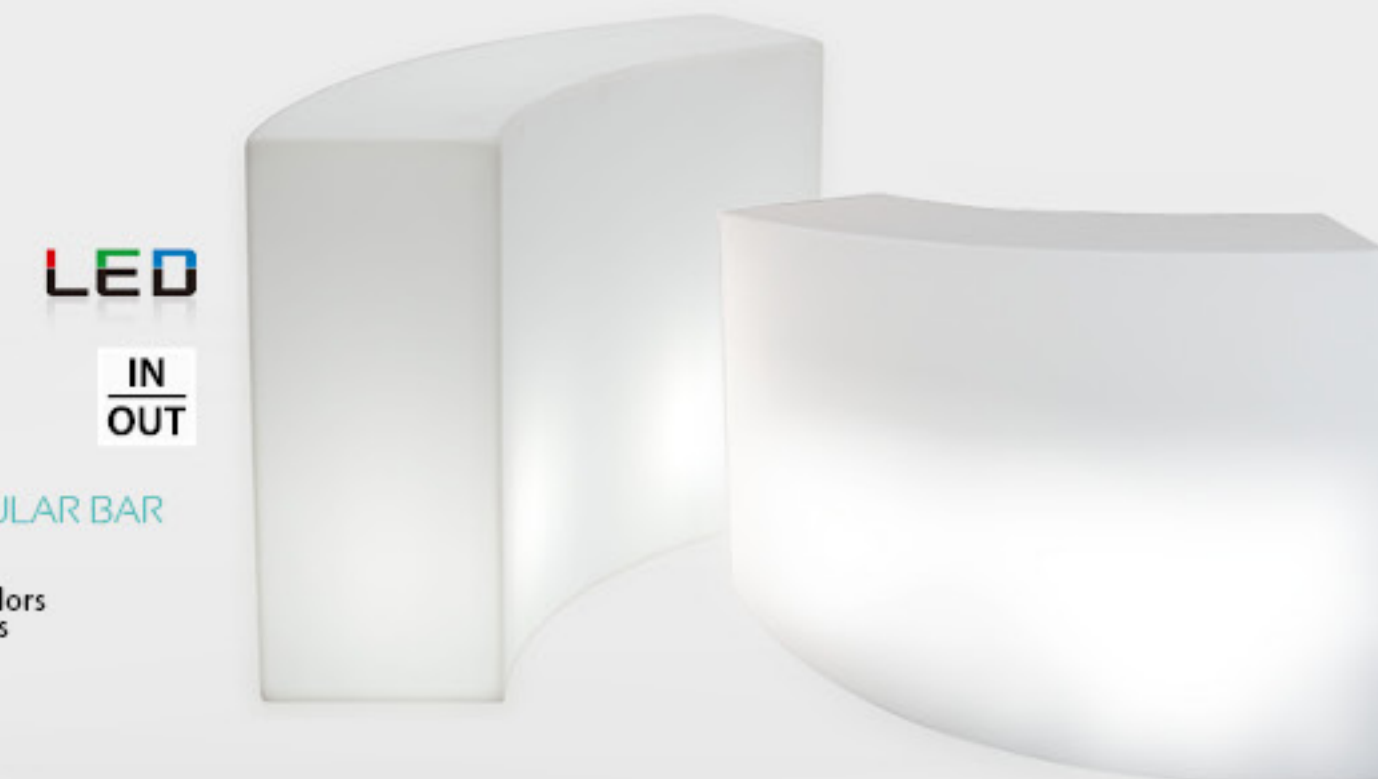

ILLUMINATED BARS