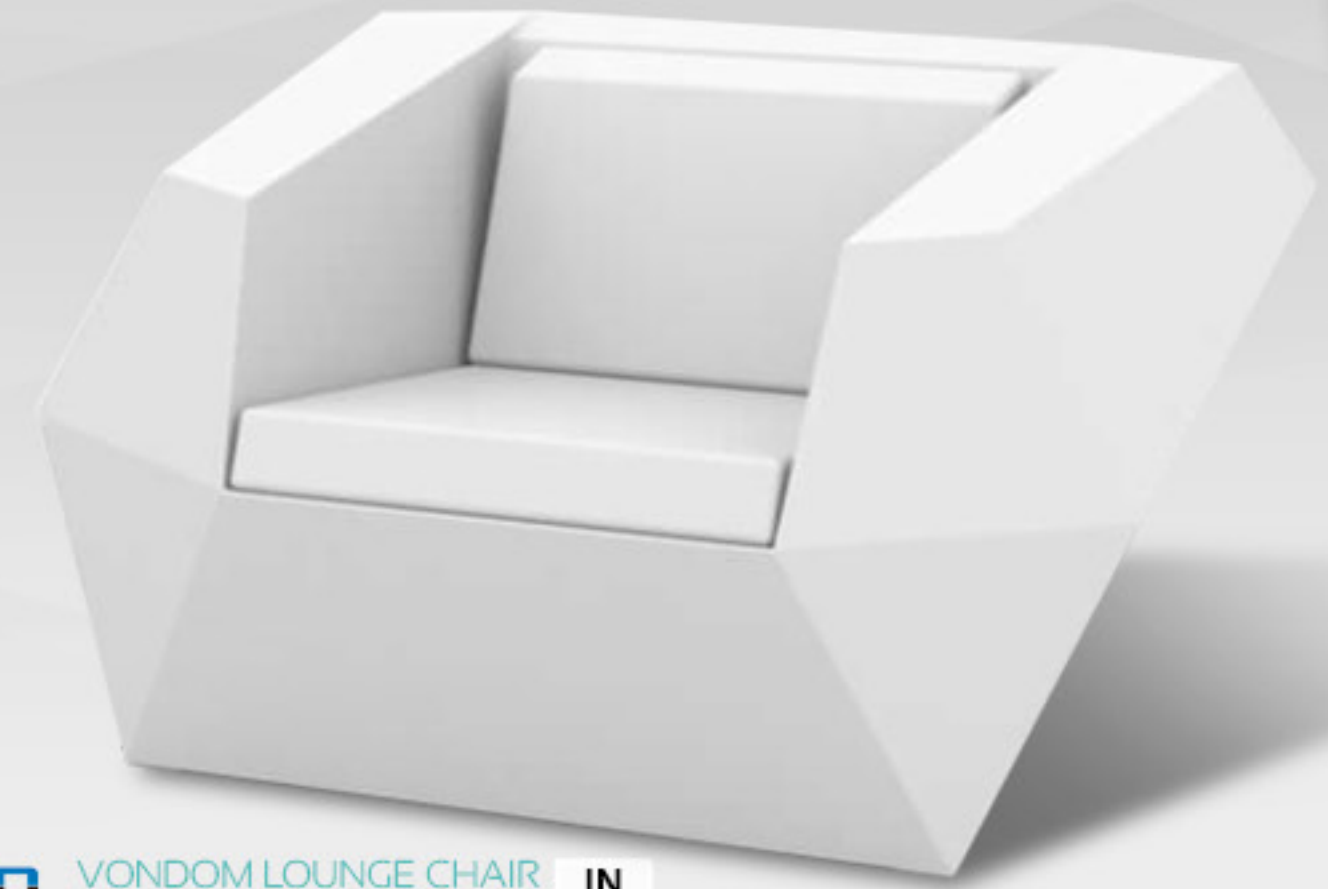

VONDOM LOUNGE CHAIR