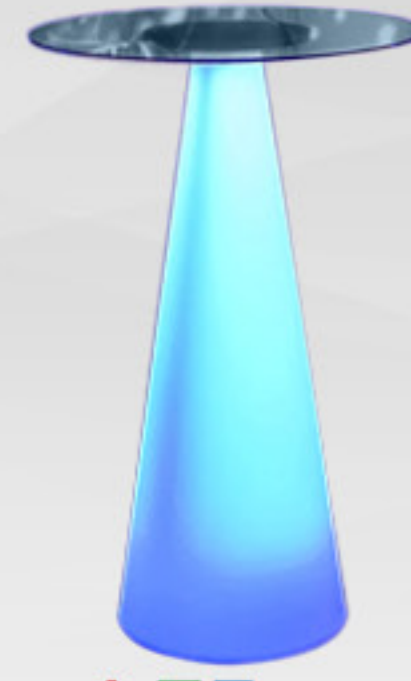

Main colors: black, white, gold, silver, red, pink.
Dimensions: Ø50 x H 45 cm.

SEMI-CIRCLE STOOL 027

Main colors: black, white, red.
Dimensions: Ø100 x D 50 x H 45 cm.

BIG CIRCULAR STOOL 028

Main colors: white, red, black and gold.
Dimensions: Ø100 x H 45 cm.

CIRCULAR DONUT STOOL - 3 PARTS

Main colors: white, black, red, gold.
Dimensions: W 130 x D 62 x H 45 cm.

029

SEMI-CIRCLE DONUT STOOL 030

Main colors: black, white.
Dimensions: Ø150 x D 75 x H 45 cm.

030

COCKTAIL U-SHAPE TABLE
Dimensions: D 65 x H 120 cm.

031

COVER
Color: purple, grey
cover elastane

COCKTAIL TABLE WITHOUT
COVER BURGESS
Dimensions: D 70 x H 110 cm.

033

LED
ILLUMINATED COCKTAIL
TABLE
Dimensions: D 70 x H 110 cm.

034

LED
COCKTAIL TABLE SQUARE COVER
Dimensions: D 70 x H 110 cm.