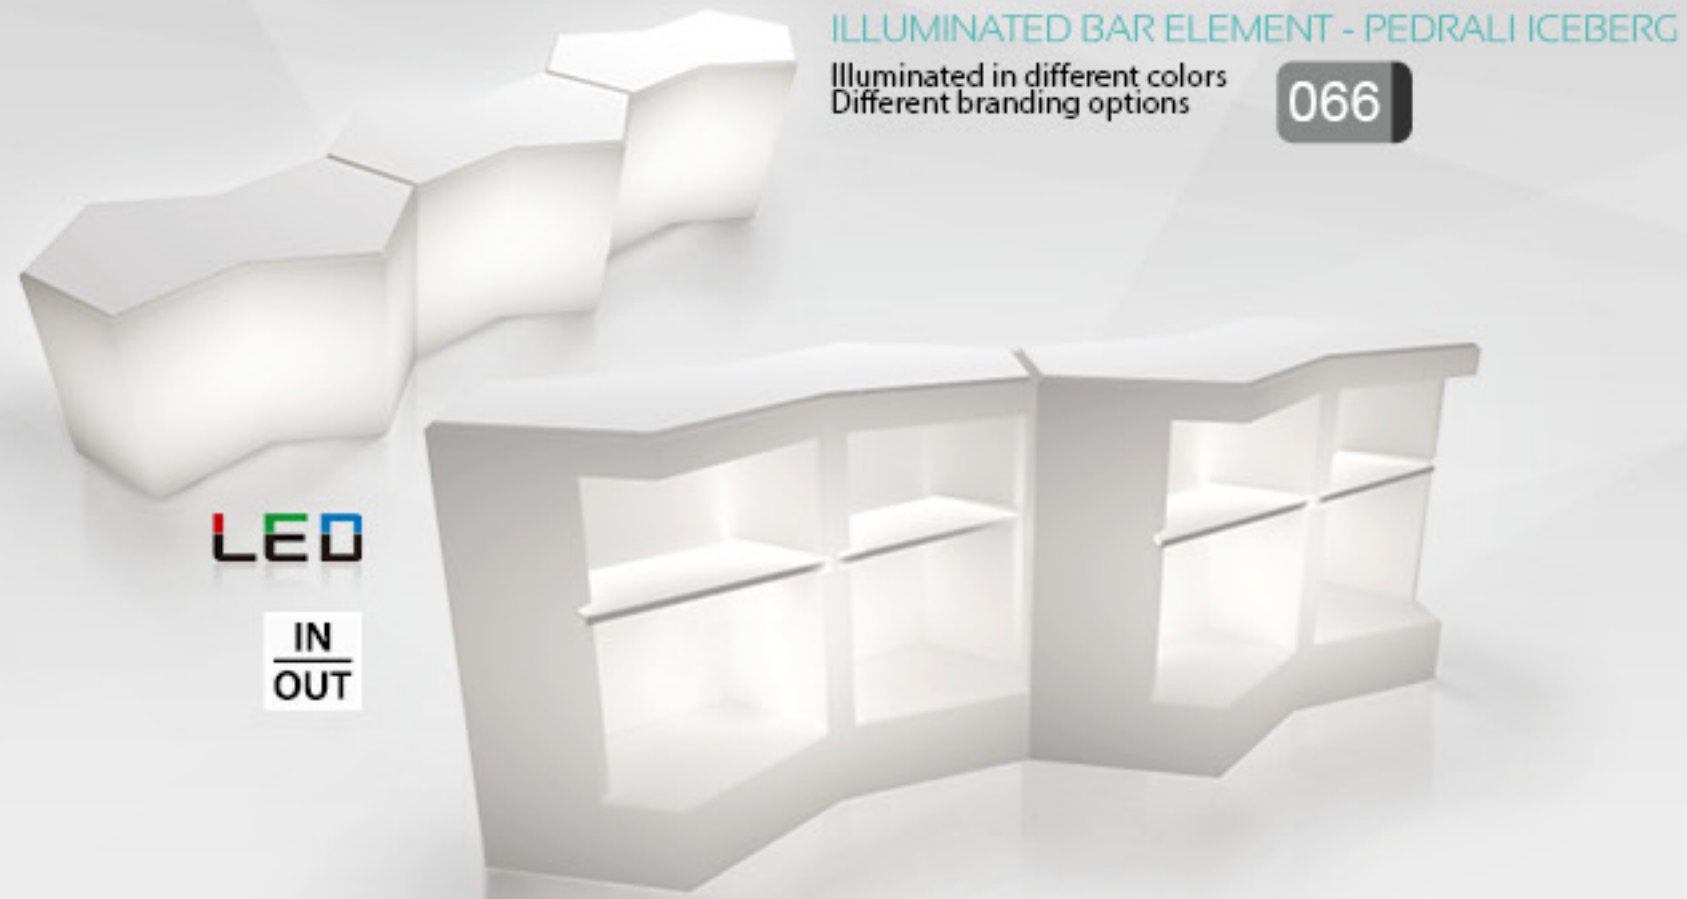

ILLUMINATED BARS