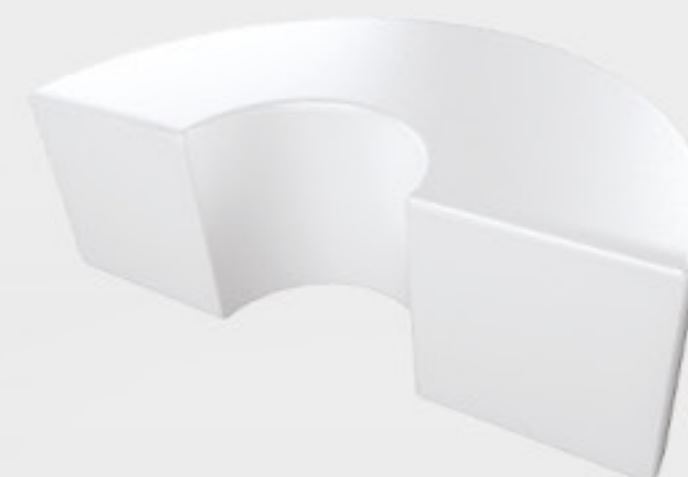

Main colors: black and white, gold, red
Dimensions: W 100 x D 50 x H 45 cm.

BIG LONG STOOL 025

Main colors: black and white, gold
silver, red
Dimensions: W 150 x D 50 x H 45 cm.

BASIC CIRCULAR FURNITURE

SMALL CIRCULAR STOOL 026

Main colors: black, white, gold, silver, red, pink.
Dimensions: Ø50 x H 45 cm.

SEMI-CIRCLE STOOL 027

Main colors: black, white, red.
Dimensions: Ø100 x D 50 x H 45 cm.

BIG CIRCULAR STOOL 028

Main colors: white, red, black and gold.
Dimensions: Ø100 x H 45 cm.

CIRCULAR DONUT STOOL - 3 PARTS

Main colors: white, black, red, gold.
Dimensions: W 130 x D 62 x H 45 cm.

029

SEMI-CIRCLE DONUT STOOL 030

Main colors: black, white.
Dimensions: Ø150 x D 75 x H 45 cm.

030

COCKTAIL U-SHAPE TABLE
Dimensions: D 65 x H 120 cm.